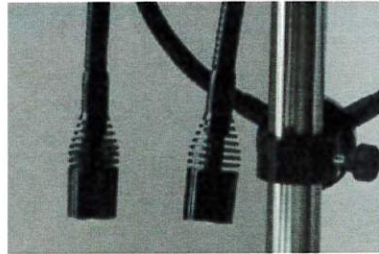

Olympus Adapters - Overview

2 Stand Adapters
 interface to Dual Hi Power Spot
 and Combi Light Guide

2 Lens Adapters

interface to 66 mm inner diameter of
 Photonic ring lights

Fits also to
 35 and 25 mm
 pillars

619-20-049

Adapter for
 pillar 32mm
 SZX2-ST stands
 (SZX 10 SZX 16)

619-20-048

Adapter for
 SZ2 stands
 (SZ 51 / SZ 61)

619-20-056
619-20-033

Back light
 insertable D = 90 / 100 mm

598-32-049

Adapter w thread M48x0.75
 for SZ 51 / SZ 61