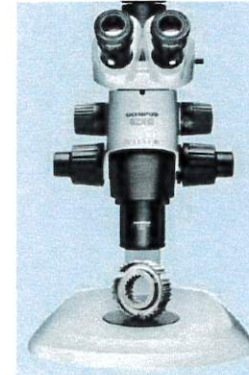

Olympus Adapters - Overview

2 Stand Adapters
 interface to Dual Hi Power Spot
 and Combi Light Guide

2 Lens Adapters

interface to 66 mm inner diameter of
 Photonic ring lights

Fits also to
 35 and 25 mm
 pillars

619-20-049

Adapter for
 pillar 32mm
 SZX2-ST stands
 (SZX 10 SZX 16)

619-20-048

Adapter for
 SZ2 stands
 (SZ 51 / SZ 61)

619-20-056
619-20-033

Back light
 insertable D = 90 / 100 mm

598-32-049

Adapter w thread M48x0.75
 for SZ 51 / SZ 61