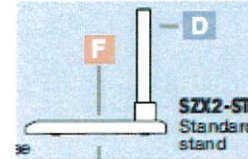

Olympus Adapters - Overview

2 Stand Adapters
 interface to Dual Hi Power Spot
 and Combi Light Guide

2 Lens Adapters

interface to 66 mm inner diameter of
 Photonic ring lights

Fits also to
 35 and 25 mm
 pillars