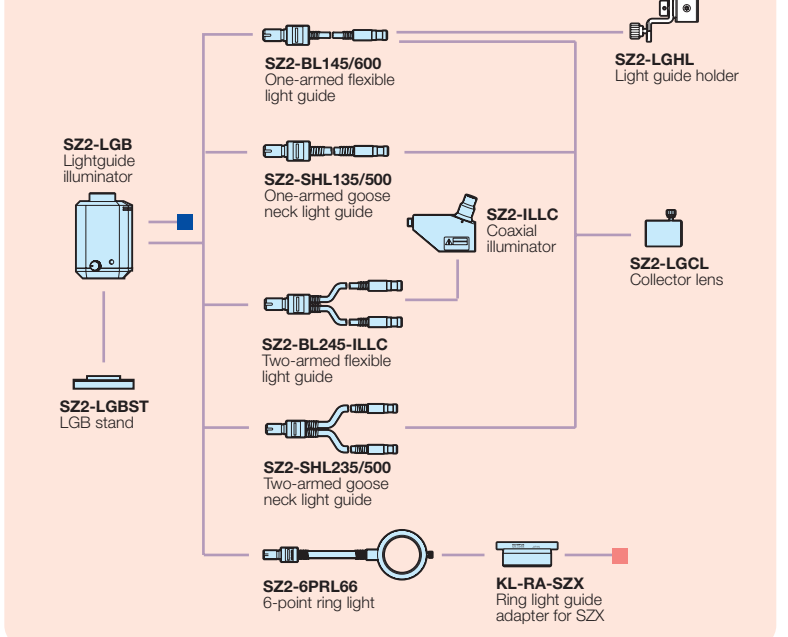

SZ61/SZ51 system diagram

SZ2-LGB Lightsource

STX Suspension arm

ESD compatible

*1 SZX-P400 and SZX-P600 can be attached to the transmitted light illuminators.

*Suspension arm set including pillar and table clamp