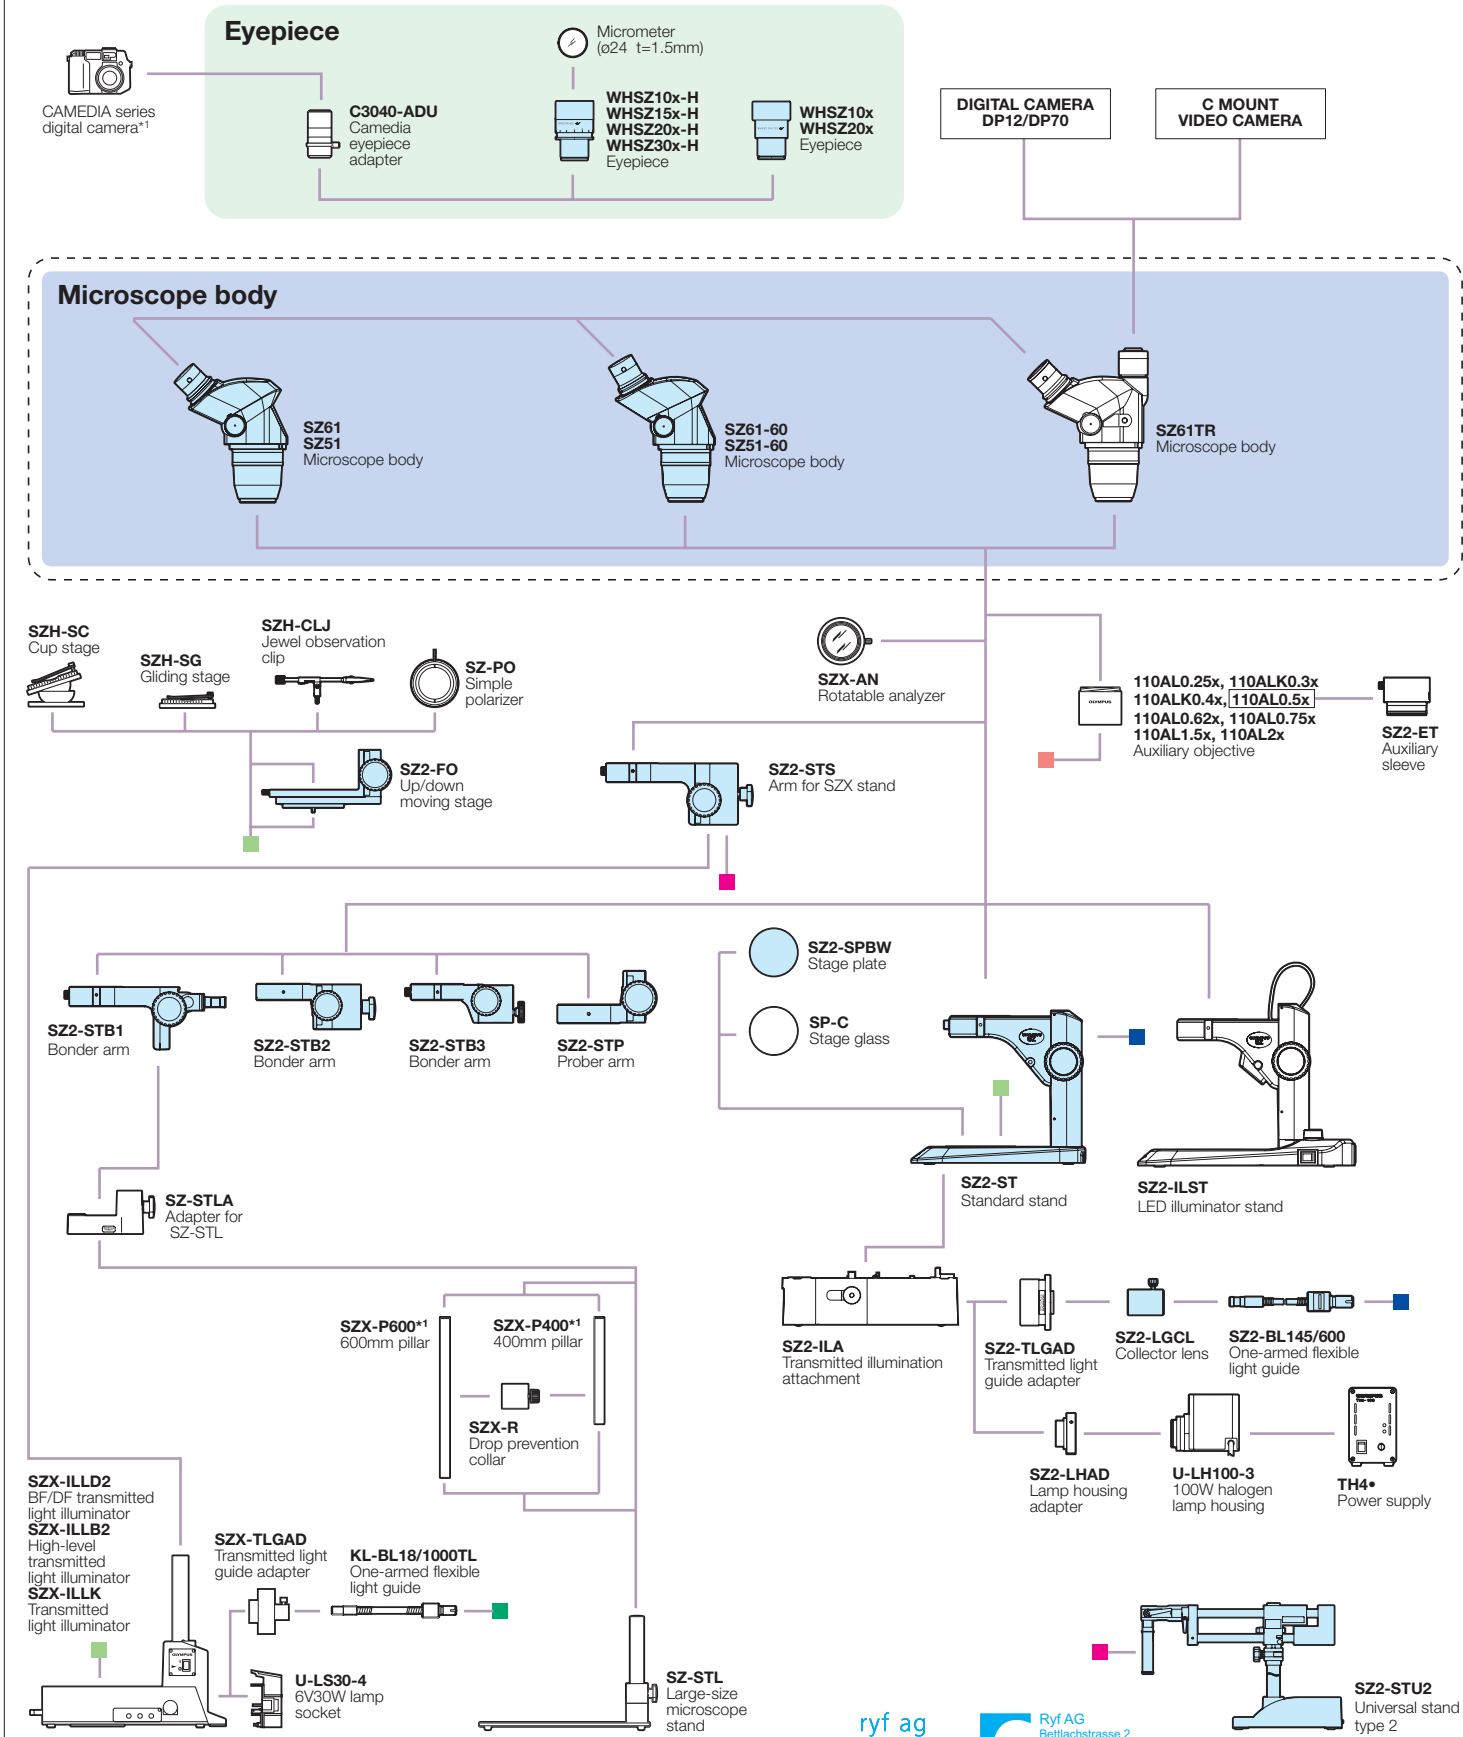

SZ61/SZ51 system diagram

SZ2-LGB Lightsource

STX Suspension arm

ESD compatible

*1 SZX-P400 and SZX-P600 can be attached to the transmitted light illuminators.

*Suspension arm set including pillar and table clamp