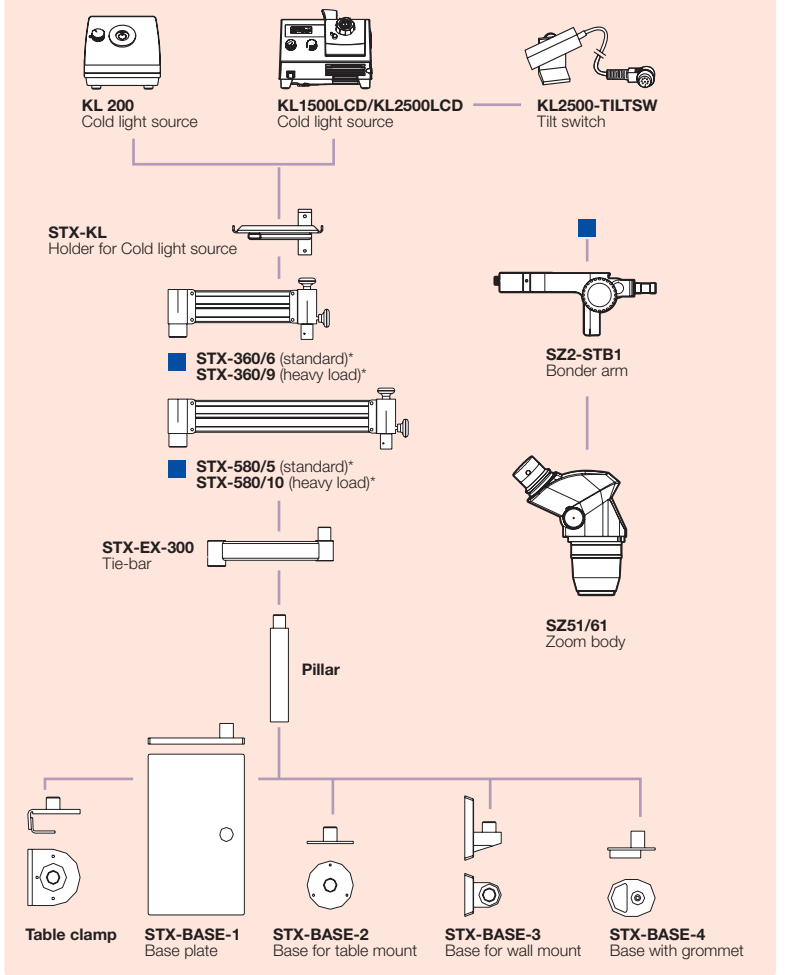

SZ61/SZ51 system diagram

SZ2-LGB Lightsource

STX Suspension arm

ESD compatible

*1 SZX-P400 and SZX-P600 can be attached to the transmitted light illuminators.

*Suspension arm set including pillar and table clamp