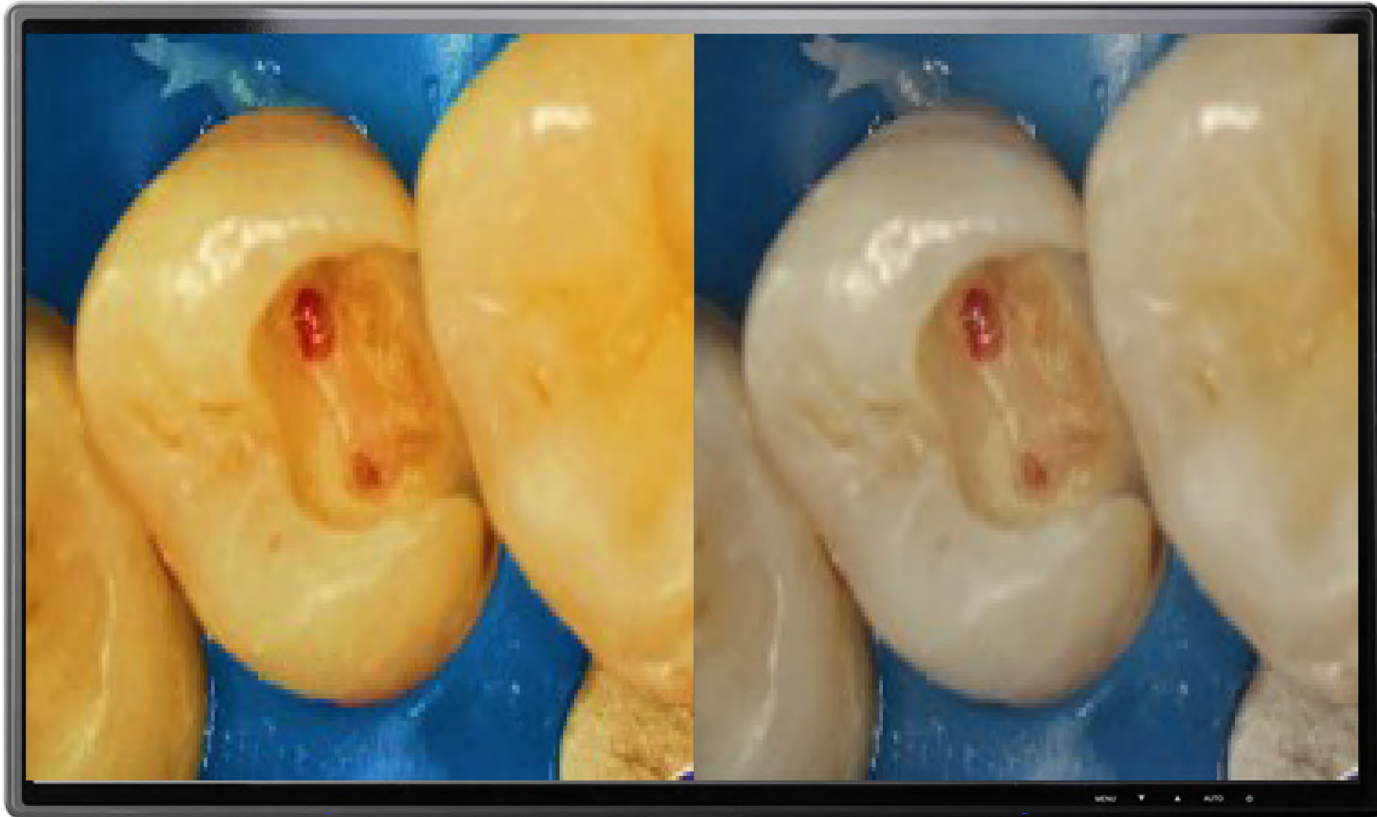

Images are stored on a USB flash disk

Images can be transmitted to mobile phones and computers via WIFI

Provide audio recording

Wireless foot control photography recording

The powerful function of the camera benefits for doctor-patient communication

Take photos, video

Wireless mouse

The keys

Short press to snap, long press to record

Wireless foot control panel

You can snap and record video in three ways

•Audio recording can be achieved by inserting a microphone

still photos

real-time image

Photo contrast function
*Same screen photo with live
image/photos can be
compared.*

Can match different brands of surgical microscopes, including Ryeco , Zeiss, Leica, Zumax, and so on